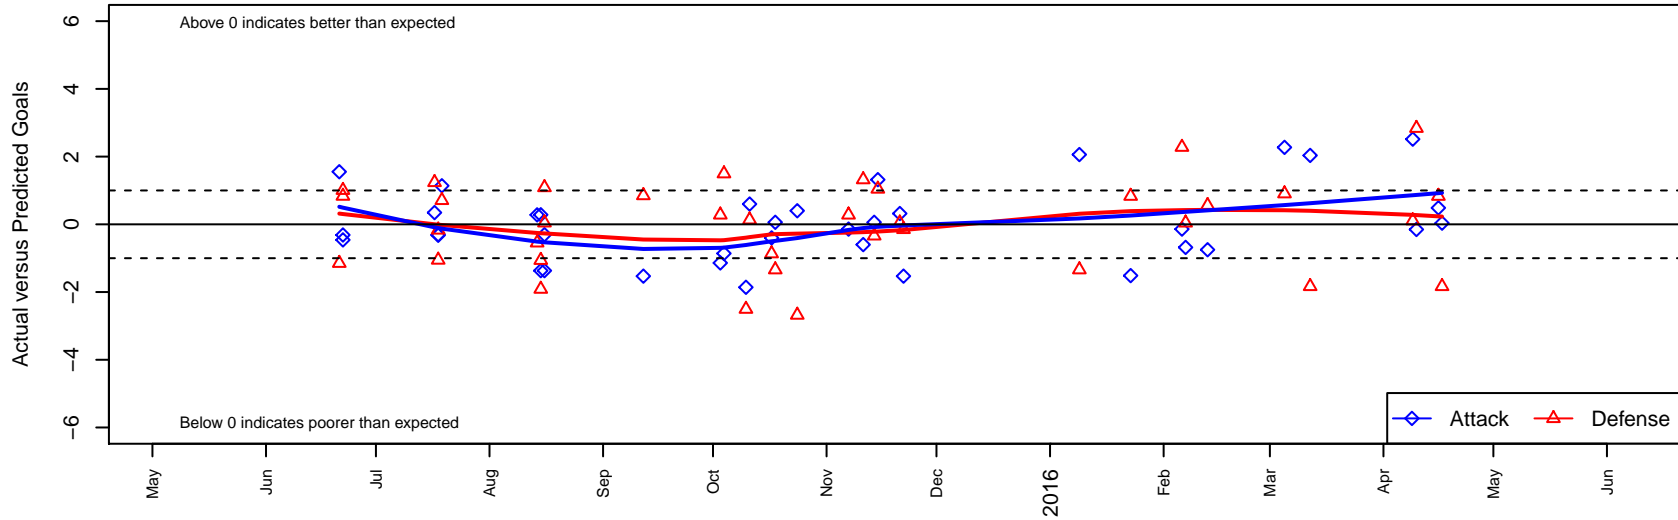

3 Rivers White B03

3 Rivers SC
 Pasco, WA
 B03 total strength=481
 attack=0.4 defense=0.27
 fall league = RCL B03 Div 4
 spr league = Win RCL B03 Div 4
 notes= Lambdin 2014

alt names used:
 3RSC B03 C
 3RSC White
 3RSC White
 3 RIVERS 3RSC WHITE (WA)
 3RSC B03 C
 3RSC B03 C

Venues played:
 2015 US Club Regionals U11
 2015 Beaverton Cup BU12 Silver
 2015 Les Schwab NW Cup U12 U12
 2015 RCL B03 Div 4
 2015 Win RCL B03 Div 4
 2015 WYS Presidents Cup B03 Division 2

3 Rivers White B03
 Dots are actual minus expected GF (blue circles) and GA (red triangles).
 Blue line is smoothed change in attack strength. Red is smoothed change in defense strength.

**attack and defense variance (black dot)
relative to other teams
and top 10 in region**

**attack and defense rating
relative to others at age
and all opponents in last 13 months**

Performance relative to 13 month average