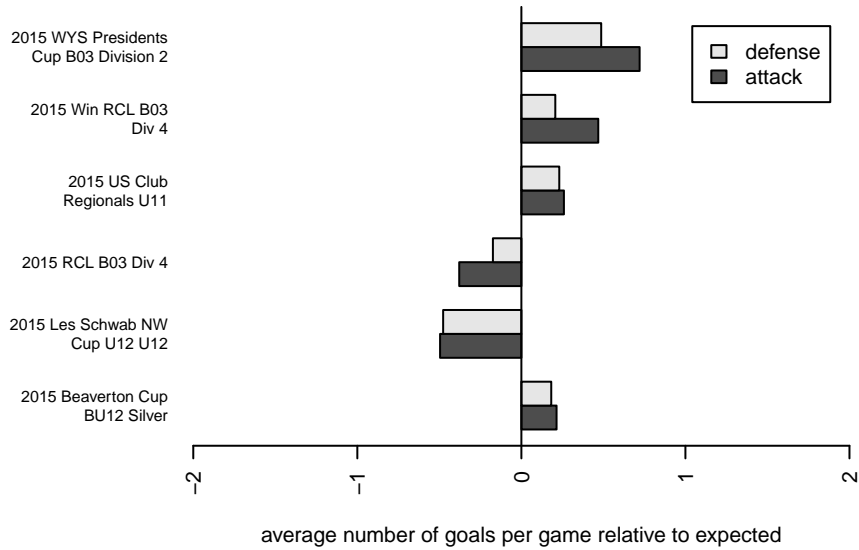

3 Rivers White B03

3 Rivers SC
 Pasco, WA
 B03 total strength=481
 attack=0.4 defense=0.27
 fall league = RCL B03 Div 4
 spr league = Win RCL B03 Div 4
 notes= Lambdin 2014

alt names used:
 3RSC B03 C
 3RSC White
 3RSC White
 3 RIVERS 3RSC WHITE (WA)
 3RSC B03 C
 3RSC B03 C

Venues played:
 2015 US Club Regionals U11
 2015 Beaverton Cup BU12 Silver
 2015 Les Schwab NW Cup U12 U12
 2015 RCL B03 Div 4
 2015 Win RCL B03 Div 4
 2015 WYS Presidents Cup B03 Division 2

3 Rivers White B03
 Dots are actual minus expected GF (blue circles) and GA (red triangles).
 Blue line is smoothed change in attack strength. Red is smoothed change in defense strength.

**attack and defense variance (black dot)
relative to other teams
and top 10 in region**

**attack and defense rating
relative to others at age
and all opponents in last 13 months**

Performance relative to 13 month average