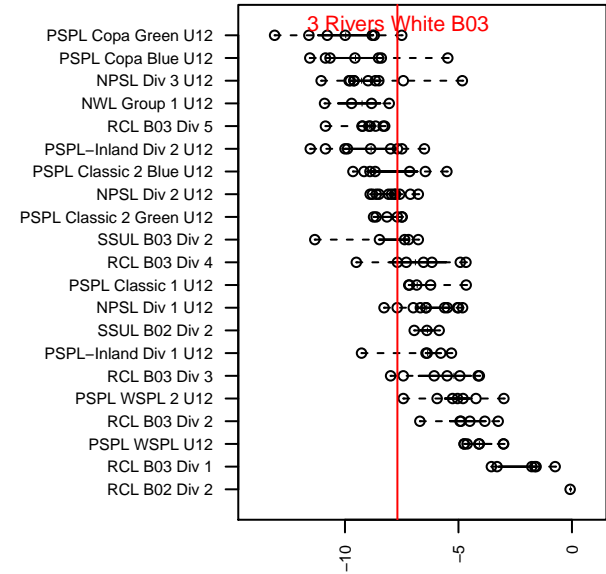

3 Rivers White B03

3 Rivers SC
 Pasco, WA
 B03 total strength=481
 attack=0.4 defense=0.27
 fall league = RCL B03 Div 4
 spr league = Win RCL B03 Div 4
 notes= Lambdin 2014

alt names used:
 3RSC B03 C
 3RSC White
 3RSC White
 3 RIVERS 3RSC WHITE (WA)
 3RSC B03 C
 3RSC B03 C

Venues played:
 2015 US Club Regionals U11
 2015 Beaverton Cup BU12 Silver
 2015 Les Schwab NW Cup U12 U12
 2015 RCL B03 Div 4
 2015 Win RCL B03 Div 4
 2015 WYS Presidents Cup B03 Division 2

3 Rivers White B03
 Dots are actual minus expected GF (blue circles) and GA (red triangles).
 Blue line is smoothed change in attack strength. Red is smoothed change in defense strength.

**attack and defense variance (black dot)
relative to other teams
and top 10 in region**

**attack and defense rating
relative to others at age
and all opponents in last 13 months**

Performance relative to 13 month average